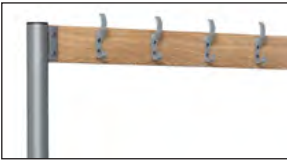

All cloakroom units have robust frames constructed from 50mm round, thick walled tubing with welded joints for increased strength and durability and have anti-bacterial powder coating as standard.

Hook Bench and Benches are available with 3 seat heights making them the perfect solution for schools, whatever age group they teach.

Silver (RAL 9006)	Red (RAL BS04E53)	Blue (RAL 5019)
Black (RAL 9004)	White (RAL 1916)	

CLOAKROOM BENCHES

Ash Solid Timber Slats
Sourced from sustainable forests.

Silver, White and Black frames will be supplied with black hooks unless otherwise specified. Red and blue frames will have matching hook colour.

LIGHT ASH HOOK BENCHES

A single and double sided hook bench with 5, 8, 10, 16 or 20 hooks. Available in five frame colours.

- Three overall height sizes; Senior - 1840mm, Junior - 1350mm and Infant - 1150mm with three bench heights 475mm, 400mm and 350mm respectively