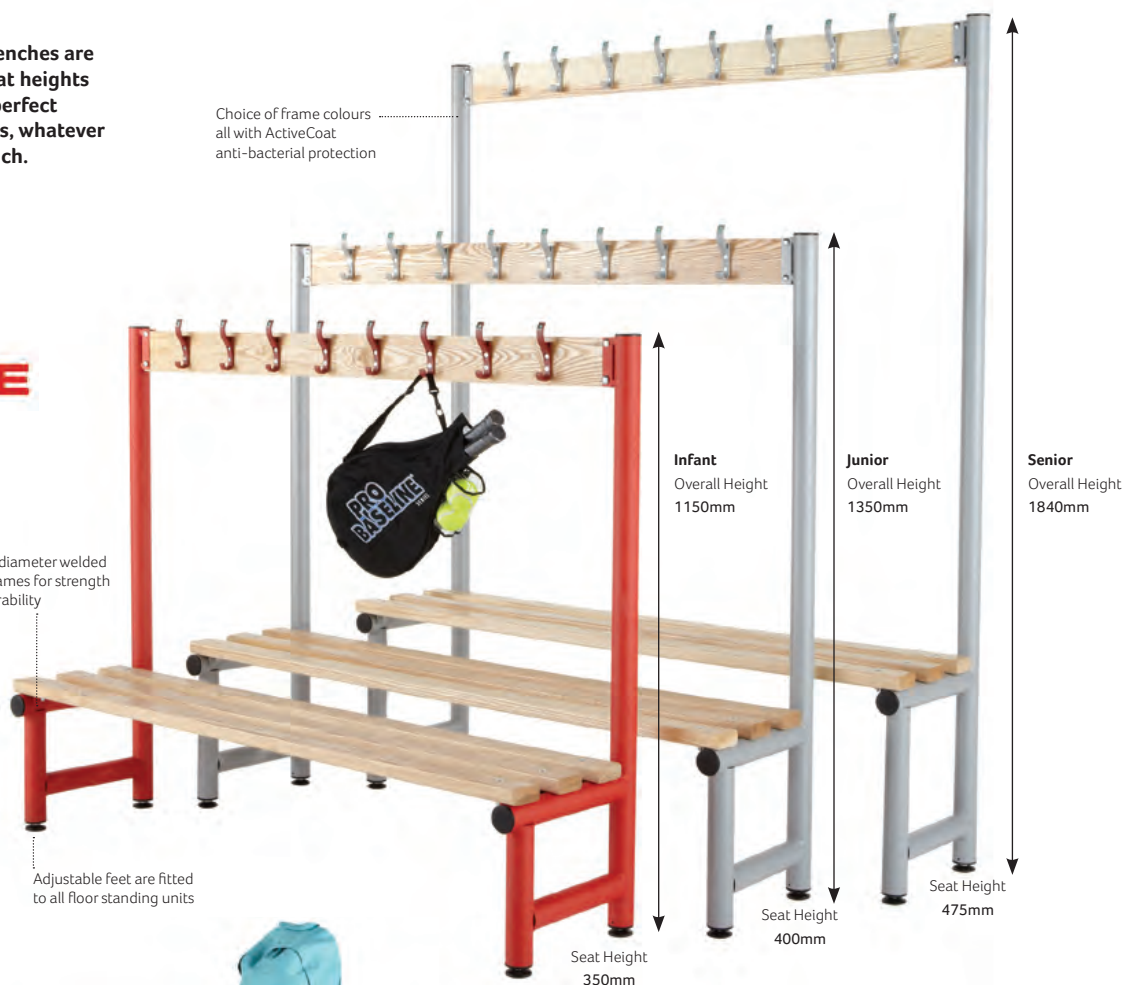

CLOAKROOM BENCHES

CLOAKROOM EQUIPMENT

Made in the UK, this modern range of cloakroom equipment available in Light Ash or Black Polymer.

Easy to install the range includes single and double sided benches, hook benches, wall mounted benches and wall mounted shelf and rails all with a host of options and accessories, including show baskets, ensuring you will find exactly what you are looking for. If you want further advise or different colour options simply phone and we will be happy to discuss.

All cloakroom units have robust frames constructed from 50mm round, thick walled tubing with welded joints for increased strength and durability and have anti-bacterial powder coating as standard.

Hook Bench and Benches are available with 3 seat heights making them the perfect solution for schools, whatever age group they teach.

Choice of frame colours all with ActiveCoat anti-bacterial protection

PROBE

50mm diameter welded tube frames for strength and durability

Adjustable feet are fitted to all floor standing units

FRAME COLOURS

LIGHT ASH HOOK BENCHES

A single and double sided hook bench with 5, 8, 10, 16 or 20 hooks. Available in five frame colours.

- Three overall height sizes; Senior - 1840mm, Junior - 1350mm and Infant - 1150mm with three bench heights 475mm, 400mm and 350mm respectively