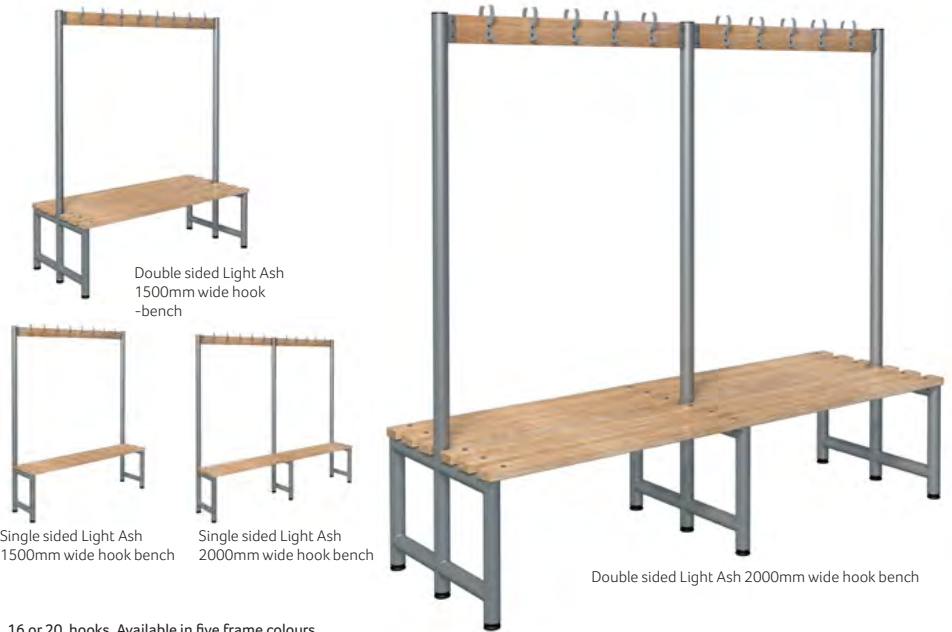

All cloakroom units have robust frames constructed from 50mm round, thick walled tubing with welded joints for increased strength and durability and have anti-bacterial powder coating as standard.

Hook Bench and Benches are available with 3 seat heights making them the perfect solution for schools, whatever age group they teach.

Choice of frame colours all with ActiveCoat anti-bacterial protection

PROBE

50mm diameter welded tube frames for strength and durability

Adjustable feet are fitted to all floor standing units

FRAME COLOURS

Silver (RAL 9006)	Red (RAL BS04E53)	Blue (RAL 5019)
Black (RAL 9004)	White (RAL 1916)	

CLOAKROOM BENCHES

Ash Solid Timber Slats
Sourced from sustainable forests.

Silver, White and Black frames will be supplied with black hooks unless otherwise specified. Red and blue frames will have matching hook colour.

LIGHT ASH HOOK BENCHES

A single and double sided hook bench with 5, 8, 10, 16 or 20 hooks. Available in five frame colours.

- Three overall height sizes; Senior - 1840mm, Junior - 1350mm and Infant - 1150mm with three bench heights 475mm, 400mm and 350mm respectively