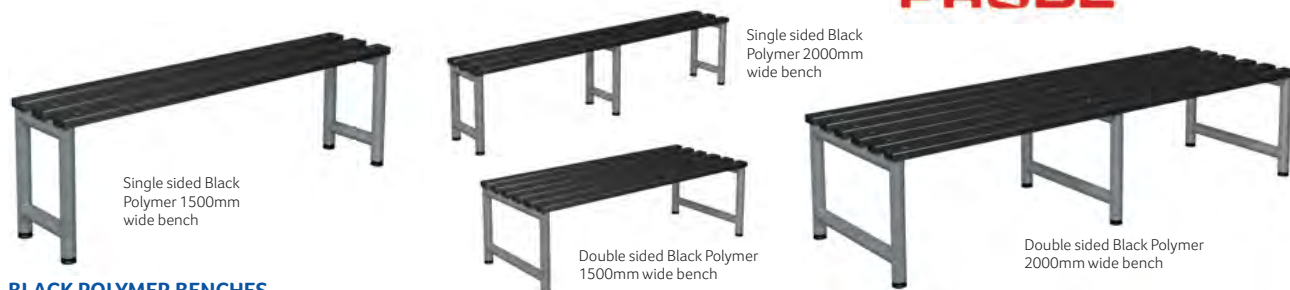

Single sided Black Polymer
1500mm wide bench

Single sided Black Polymer
2000mm wide bench

Double sided Black Polymer
1500mm wide bench

Double sided Black Polymer
2000mm wide bench

BLACK POLYMER BENCHES

Single and double sided modern cloakroom benches with 5 frame colour options to suit any cloakroom.

- Available in three bench sizes Senior - H475mm, Junior - H400mm & Infant - 350mm, making these benches ideal for leisure and school cloakrooms

Type	Width	Depth	Infant - 350mm Bench Height		Junior - 400mm Bench Height		Senior - 475mm Bench Height	
			Code	Each	Code	Each	Code	Each
Single sided	1000mm	305mm	RDBN10--BPIN	£126.39	RDBN10--BPJU	£126.39	RDBN10--BPSE	£126.39
Single sided	1200mm	305mm	RDBN12--BPIN	£142.30	RDBN12--BPJU	£142.30	RDBN12--BPSE	£142.30
Single sided	1500mm	305mm	RDBN15--BPIN	£162.95	RDBN15--BPJU	£162.95	RDBN15--BPSE	£162.95
Single sided	2000mm	305mm	RDBN20--BPIN	£217.32	RDBN20--BPJU	£217.32	RDBN20--BPSE	£217.32
Double sided	1000mm	720mm	RDBNDS10--BPIN	£227.48	RDBNDS10--BPJU	£227.48	RDBNDS10--BPSE	£227.48
Double sided	1200mm	720mm	RDBNDS12--BPIN	£256.13	RDBNDS12--BPJU	£256.13	RDBNDS12--BPSE	£256.13
Double sided	1500mm	720mm	RDBNDS15--BPIN	£263.24	RDBNDS15--BPJU	£263.24	RDBNDS15--BPSE	£263.24
Double sided	2000mm	720mm	RDBNDS20--BPIN	£391.16	RDBNDS20--BPJU	£391.16	RDBNDS20--BPSE	£391.16